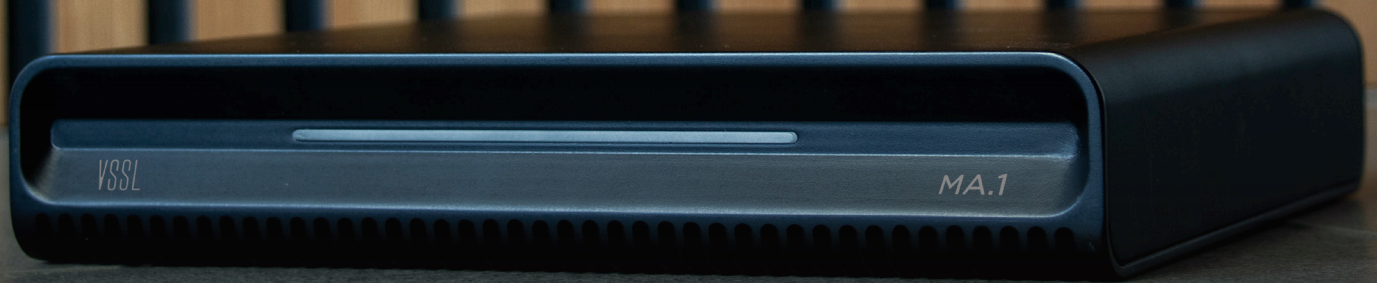

VSSL

PREMIUM
STREAMING
AMP

125W @ 8Ω
200W @ 4Ω

WORKS WITH
VSSL ECOSYSTEM

NATIVE
STREAMING™

MA.1 STREAMING AMPLIFIER

Experience incredible sound with the VSSL MA.1, a sleek, single-zone streaming amplifier delivering up to 125W per channel at 8Ω or 200W at 4Ω. Packed with the latest tech, including HDMI eARC, Wi-Fi 5, and Bluetooth LE Audio with Auracast, the MA.1 offers crystal-clear, high-resolution audio and over 50% better performance and 3x more power output over the previous generation.

Designed with simplicity in mind, the MA.1 combines easy setup and intuitive operation with fast responsiveness. It integrates tightly with top streaming platforms like Apple Music, Spotify, YouTube Music, and more, allowing users to stream what they love with minimal effort.

The MA.1 features full driver support for leading control systems, including Control4, Crestron, Elan, RTI, and URC, making it ideal for professional installations.

As part of the VSSL ecosystem, the MA.1 connects effortlessly with other VSSL devices through the VSSL CNCT™ app, creating a unified whole-home audio experience.

Inputs: (1) Analog, (1) Optical, (1) Digital Coax, (1) HDMI eARC,
(1) IR, (1) Network, (1) USB

Wireless Inputs: AirPlay, Google Cast, Spotify Connect, Bluetooth

Bluetooth: v5.3, LE Audio

WiFi: Wi-Fi 5 802.11 a/b/g/n/ac